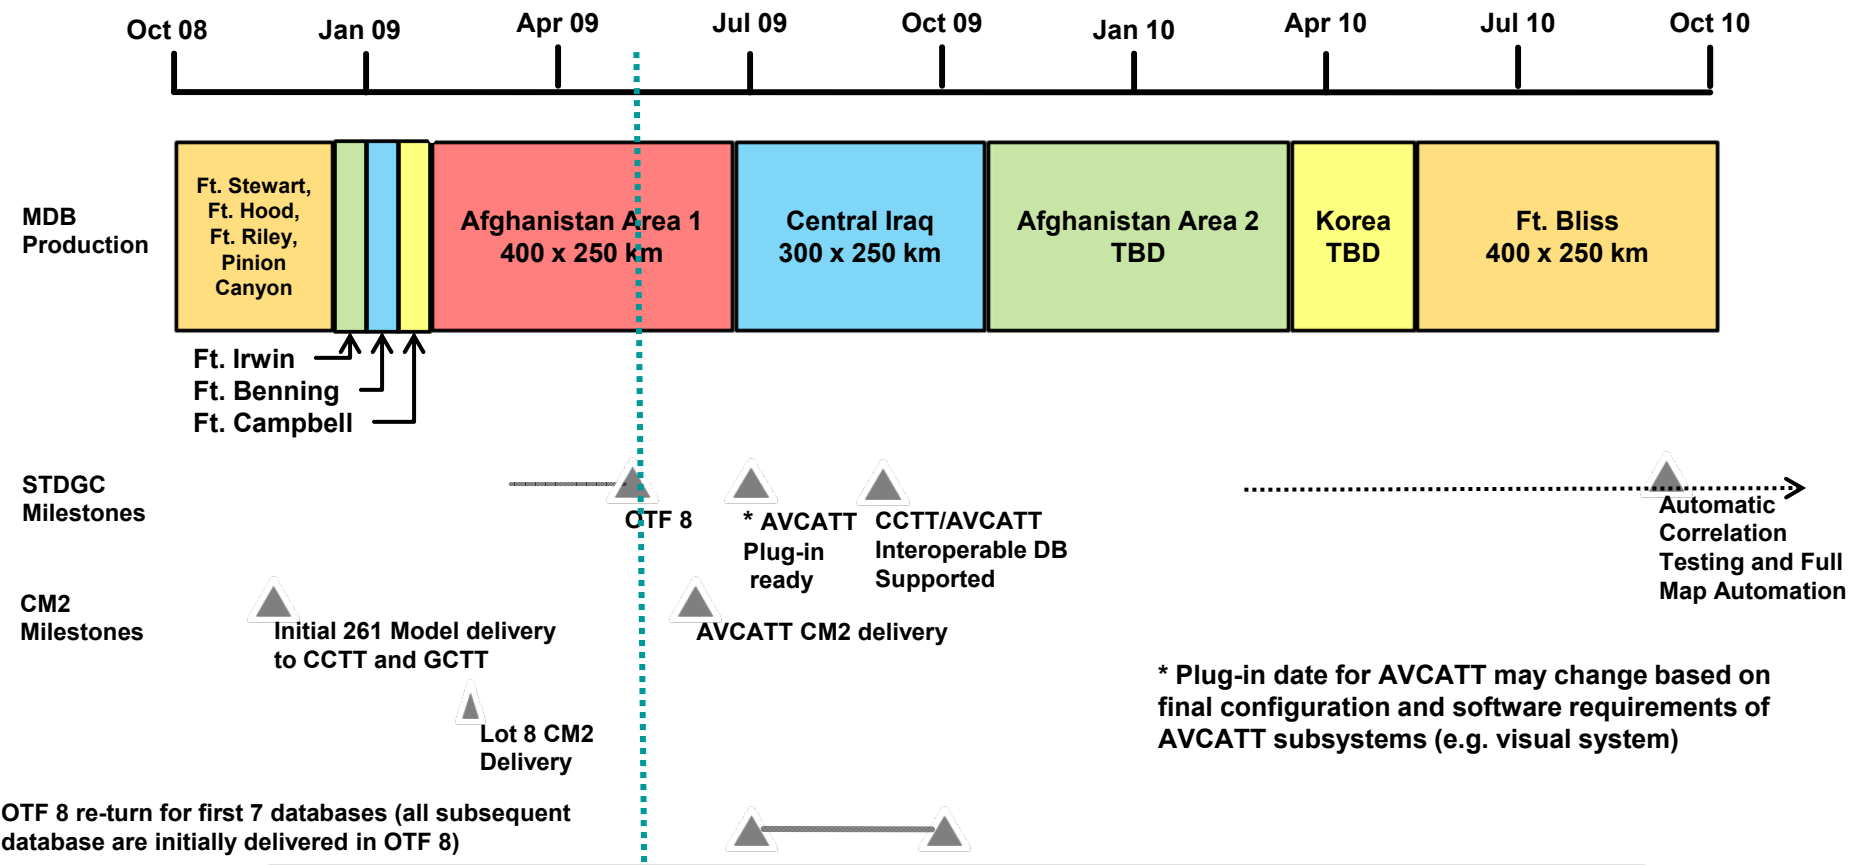

Database Production Schedule

* Plug-in date for AVCATT may change based on final configuration and software requirements of AVCATT subsystems (e.g. visual system)

OTF 8 re-turn for first 7 databases (all subsequent database are initially delivered in OTF 8)

- Database Priorities As Determined by TCM-V**
1. Satisfy operational training requirements.
 2. Replace existing CCTT and AVCATT DBs.
 3. New requirements (such as FCS).